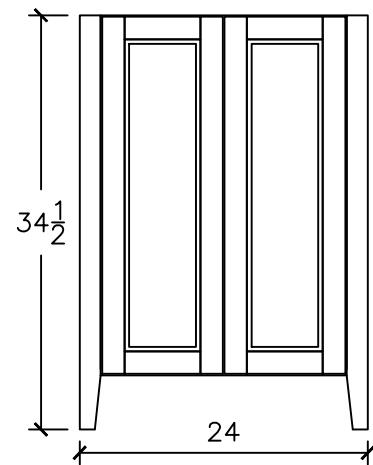

24" Vanity: 2 Doors

Finishing Options	Retail Pricing
Painted	$1,299
White Oak Natural	$1,399
White Oak Stained	$1,499