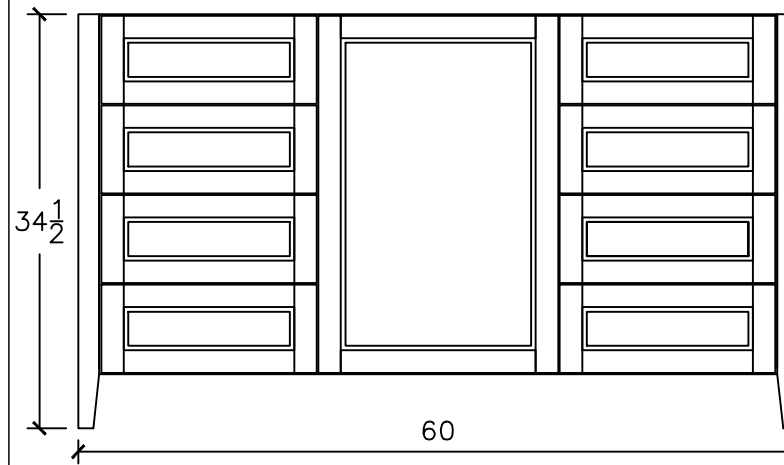

60" Vanity: 8 Drawers // 1 Door

Finishing Options	Retail Pricing
Painted	$3,299
White Oak Natural	$3,499
White Oak Stained	$3,599