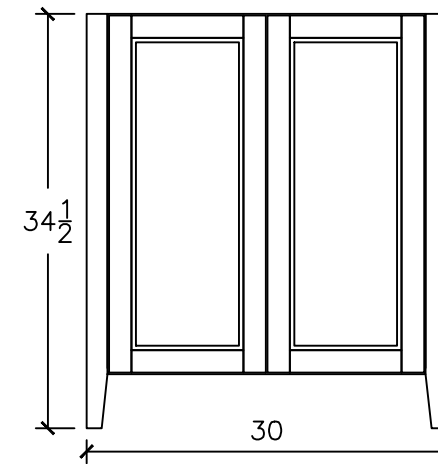

30" Vanity: 2 Doors

Finishing Options	Retail Pricing
Painted	$1,399
White Oak Natural	$1,499
White Oak Stained	$1,599