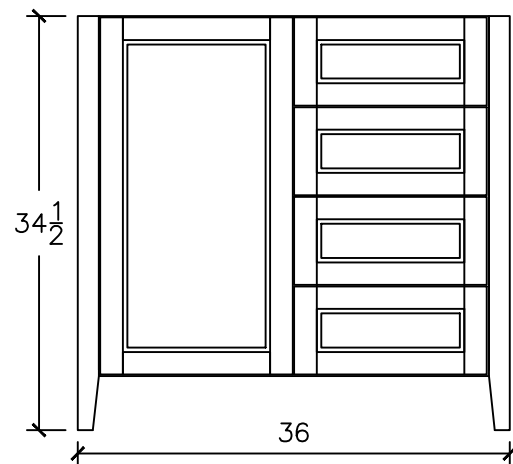

36" Vanity: 1 False Front // 3 Drawers // 1 Door

Finishing Options	Retail Pricing
Painted	$1,999
White Oak Natural	$2,199
White Oak Stained	$2,299

End Panel Detail/Door Profile

Finishing Options:
Paint- BM White Dove / BM Super White / BM Revere Pewter / SW Earl Gray / BM Graphite / BM Hale Navy
Clear Coat- White Oak
Stain- White Oak (Colors TBD)

Any additional SW or BM colors offered at a $200 upcharge