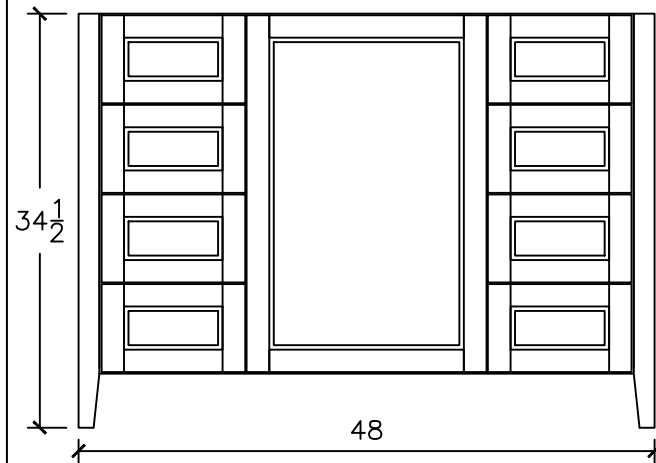

48" Vanity: 8 Drawers // 1 Door

Finishing Options	Retail Pricing
Painted	$3,099
White Oak Natural	$3,199
White Oak Stained	$3,299