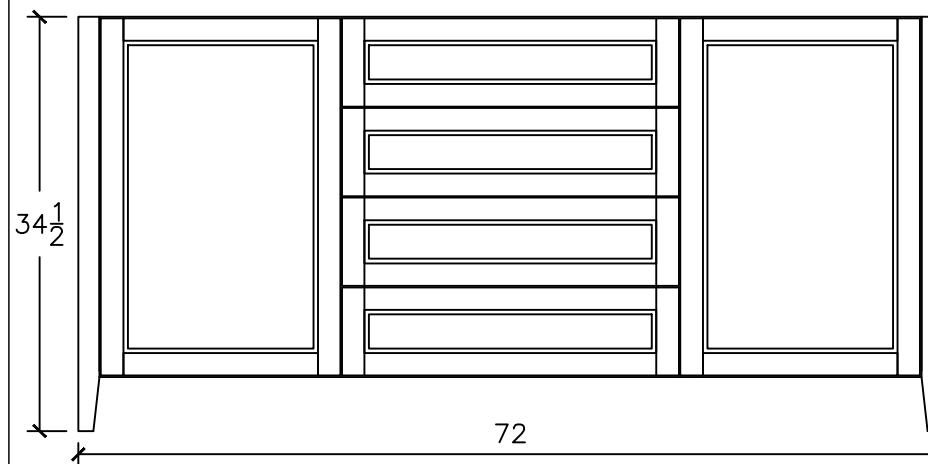

72" Vanity: 4 Drawers // 2 Doors

Finishing Options	Retail Pricing
Painted	$2,999
White Oak Natural	$3,199
White Oak Stained	$3,299

ascentcabinetry.com - (616) 682-6055
6306 Fulton St. E - Ada, MI 49301

Ascent Fine Cabinetry Vanity Collection

6306 FULTON ST. E.
ADA, MI 49301

Page 1: 24" / 30" / 36" / End Panel & Leg Detail / Door Profile
Page 2: 48" Option / 60" Dbl. Sink Option / 60" Single Sink Option / 72" Option

September 1, 2022

2 of 2
Scale
3/4" - 1'-0"

Frameless
All finished ends to be slab

Doors and Drawers: 5pc
Pre-finished maple interior/drawer boxes

1-3/4" Tapered Legs on All Vanities, Recessed Toekick
Optional Addition

Finishes: Paint Options- BM White Dove/BM Super White/BM Revere Pewter/SW Earl Gray/BM Graphite/BM Hale Navy
Clear Coat- White Oak
Stain- White Oak Options TBD

Any additional SW or BM colors offered at a $200 upcharge