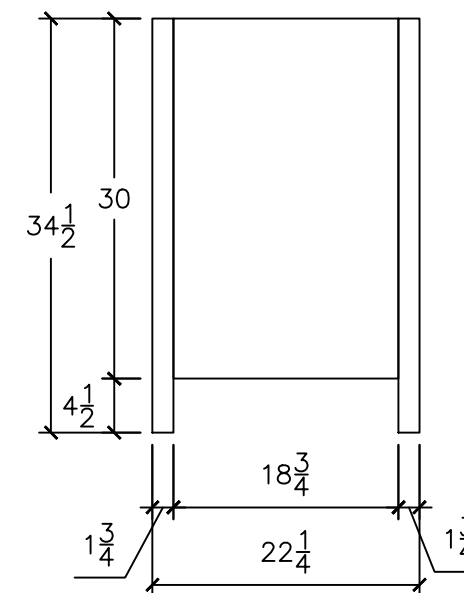

ascentcabinetry.com - (616) 682-6055
6306 Fulton St. E - Ada, MI 49301

Ascent Fine Cabinetry Vanity Collection

6306 FULTON ST. E.
ADA, MI 49301

Page 1: 24" / 30" / 36" / End Panel & Leg Detail / Door Profile
Page 2: 48" Option / 60" Dbl. Sink Option / 60" Single Sink Option / 72" Options

September 1, 2022

1 of 2
Scale
3/4" - 1'-0"

Frameless
All finished ends to be slab

Doors and Drawers: 5pc
Pre-finished maple interior/drawer boxes

1-3/4" Tapered Legs on All Vanities, Recessed Toekick
Optional Addition

Finishes: Paint Options- BM White Dove/BM Super White/BM Revere Pewter/SW Earl Gray/BM Graphite/BM Hale Navy
Clear Coat- White Oak
Stain- White Oak Options TBD

Any additional SW or BM colors offered at a $200 upcharge