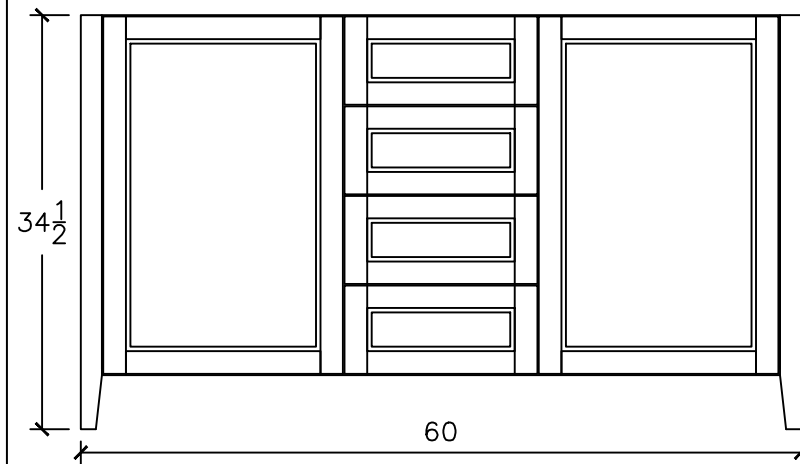

60" Vanity: 4 Drawers // 2 Doors

Finishing Options	Retail Pricing
Painted	$2,599
White Oak Natural	$2,799
White Oak Stained	$2,899