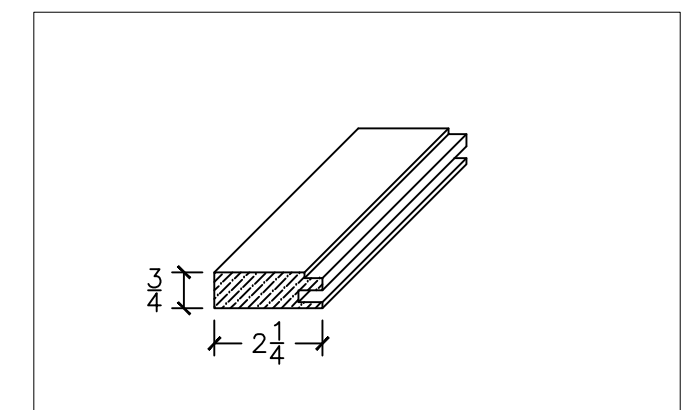

ascentcabinetry.com - (616) 682-6055
6306 Fulton St. E - Ada, MI 49301

Ascent Fine Cabinetry Vanity Collection

6306 FULTON ST. E.
ADA, MI 49301

Page 1: 24" / 30" / 36" / End Panel & Leg Detail / Door Profile
Page 2: 48" Option / 60" Dbl. Sink Option / 60" Single Sink Option / 72" Options

September 1, 2022

1 of 2
Scale
3/4" - 1'-0"

Frameless
All finished ends to be slab

Doors and Drawers: 5pc
Pre-finished maple interior/drawer boxes

1-3/4" Tapered Legs on All Vanities, Recessed Toekick
Optional Addition

Finishes: Paint Options- BM White Dove/BM Super White/BM Revere Pewter/SW Earl Gray/BM Graphite/BM Hale Navy
Clear Coat- White Oak
Stain- White Oak Options TBD

Any additional SW or BM colors offered at a $200 upcharge