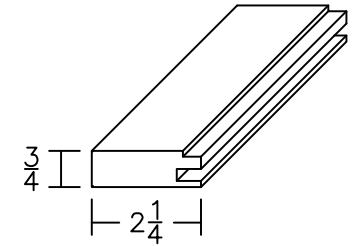

Door Profile