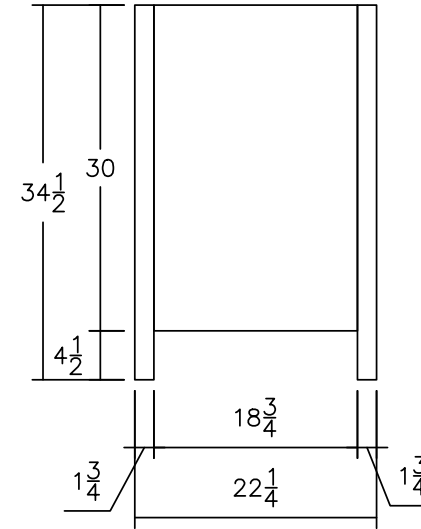

Vanity Detail

End Panel